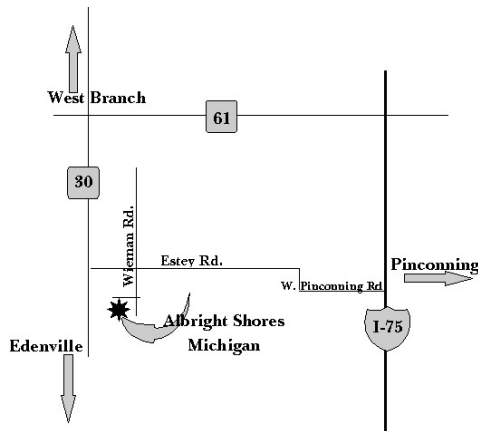

wendi@albrightshores.com

Mud Bogs

May 18th
July 13th
Aug 24th
Sept 28th

All bogs are on Sunday

Classes

33 Street & 36 Street
36 super stock & 40 Super Stock
33 mod, 36 mod, 40 mod, 44 mod
D.O.T. open & OPEN

Contact: Pete (989) 835-5012
mudpuppy@albrightshores.com

**** We will start our events PROMPTLY at noon! ****

Gates open at 8am, Registration starts at 9am, Closes at 11:15 - drivers meeting 11:30 sharp!
Adults $8 ... **Show military ID to get in free!** ... kids under 10 free, Concession open at 11:00
visit our website for more up to date information on classes, dates, rules and pictures:

www.albrightshores.com

AMSOIL

The Pro Shop

Your local AMSOIL connection
(989) 654-2409
317 Main St. Sterling, MI

Howden's Landscaping

Retaining walls to snow plowing
Tim & Ken 989-689-4711

Master Mould Products

Trucking & Excavating
Pinconning, MI (989) 879-2877

Sleep Inn of Midland

Mention this ad for special rates
Wackerly Rd. Near Eastman
Cont. Breakfast/Indoor pool
888-837-1010

LAHTI fabrication, Inc.

West Branch (989) 343-0420

Pat & Jerry's Family Restaurant

Auburn Square 989-662-6223

Richards Auto Parts

586-725-2361
23 Mile Rd - New Baltimore

Bay Screen Printing

Graphics & Vinyl Lettering
www.bayscreenprinting.com
Ph (989) 894-4552 Fax: (989) 894-4558

Erskine Marine

5392 N. M-30, Hope (989) 689-3204

Coach House Rest. & Lounge

Weekend buffets 989-435-9101

Pinconning Automotive

NAPA (989) 879-4330

Don's Party Store

On the lake in Albright Shores
Pizza - Beer - Wine - Liquor
(989) 435-2708

Long's Market

TORQO RACING FUEL
Fresh pizza & Subs-in Albright Shores
(989) 435-2611

K & M Tractor Pulls

1763 Weber Rd. Gladwin
(877) 426-7754

Summer Trail Inn

Home of Burger & a Beer for a Buck
Standish, MI (989) 846-4602

Myers For Tires

Gladwin - 989-426-4261
www.myersfortires.com

Backwoods Racing, Inc.

Performance Machining & Accessories
www.backwoods racing.com
617 Jefferson, Midland (989) 837-6311

BIG R's Pump & Party

Corner of M-30 & Estey, Beaverton
(989) 435-2517

De Lisle

Excavating & Lawn Care
5356 Meridian Rd. Hope
(989) 435-4423

Gay Excavating

Serving the Tri-Cities Since 1952
Kurt Gay (989) 835-6201

Independent Well Drilling

Pinconning, MI (989) 879-3822

Michigan Truck Spring

www.truckspring.com
3649 Wolf Rd. 800-358-4751