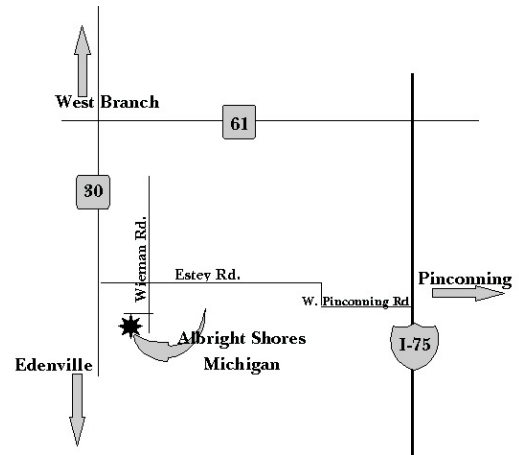

Registration fees:

Vintage $20 / Kitty Kat $10
Truck Drag $20
Bikes $20

** All Events are non sanctioned **

For More Information Contact:
Vintage & Kitty Kat – Jim Carl (989) 435-4154
Truck Drags – Tom Kosecki (989) 662-6715
Bike Races – Ken Keller (989) 435-4249

Pre Register and Save!!! $15 per class – Must be post marked by Feb 1st

Name: _____ Phone: _____

Address: _____ City: _____ State: _____ Zip: _____

I wish to race in the following events: (Tech sheets will be ready for you at registration on day of event)

- ☐ Vintage Snowmobile Racing - number of classes registering for _____ x $15
- ☐ Truck Drag Races – Number of classes registering for _____ x $15
- ☐ Bike Races – Number of classes registering for _____ x $15
- ☐ Snowmobile Drags – Number of classes registering for _____ x $15

Make Check payable to: **GCIC**

Mail to:
The Gladwin County Ice Carnival
P.O. Box 187
Beaverton, MI 48612

Must be postmarked by Feb 1st

For more class and registration info visit: www.albrightshores.com